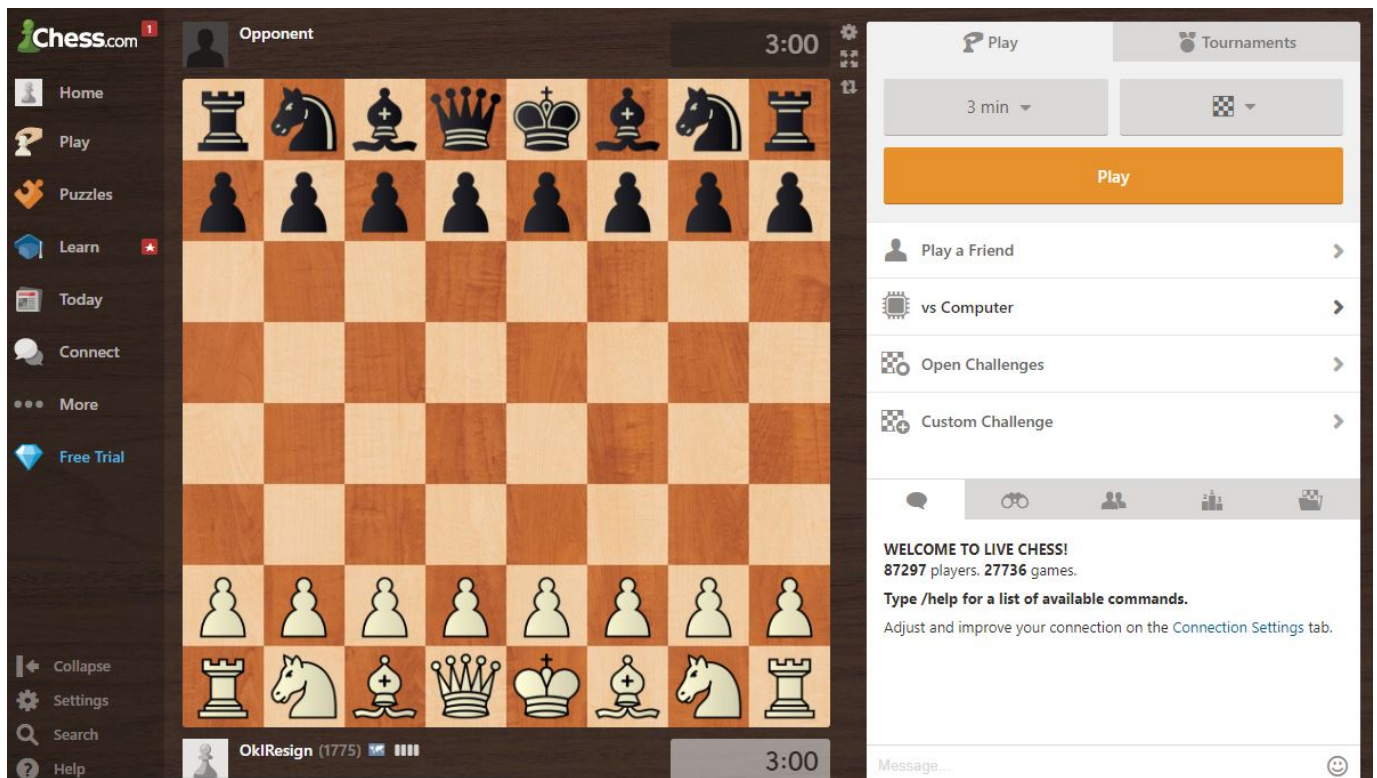

1) Click Play

NB If you are not in Live Chess when the challenge is issued then it should be there waiting. See **3)** below. I am not sure how long it waits for ?

2) Wait for the challenge

3) Check the challenge

Check for the correct player, time, and colour.

There are 2 places to accept or reject the challenge.