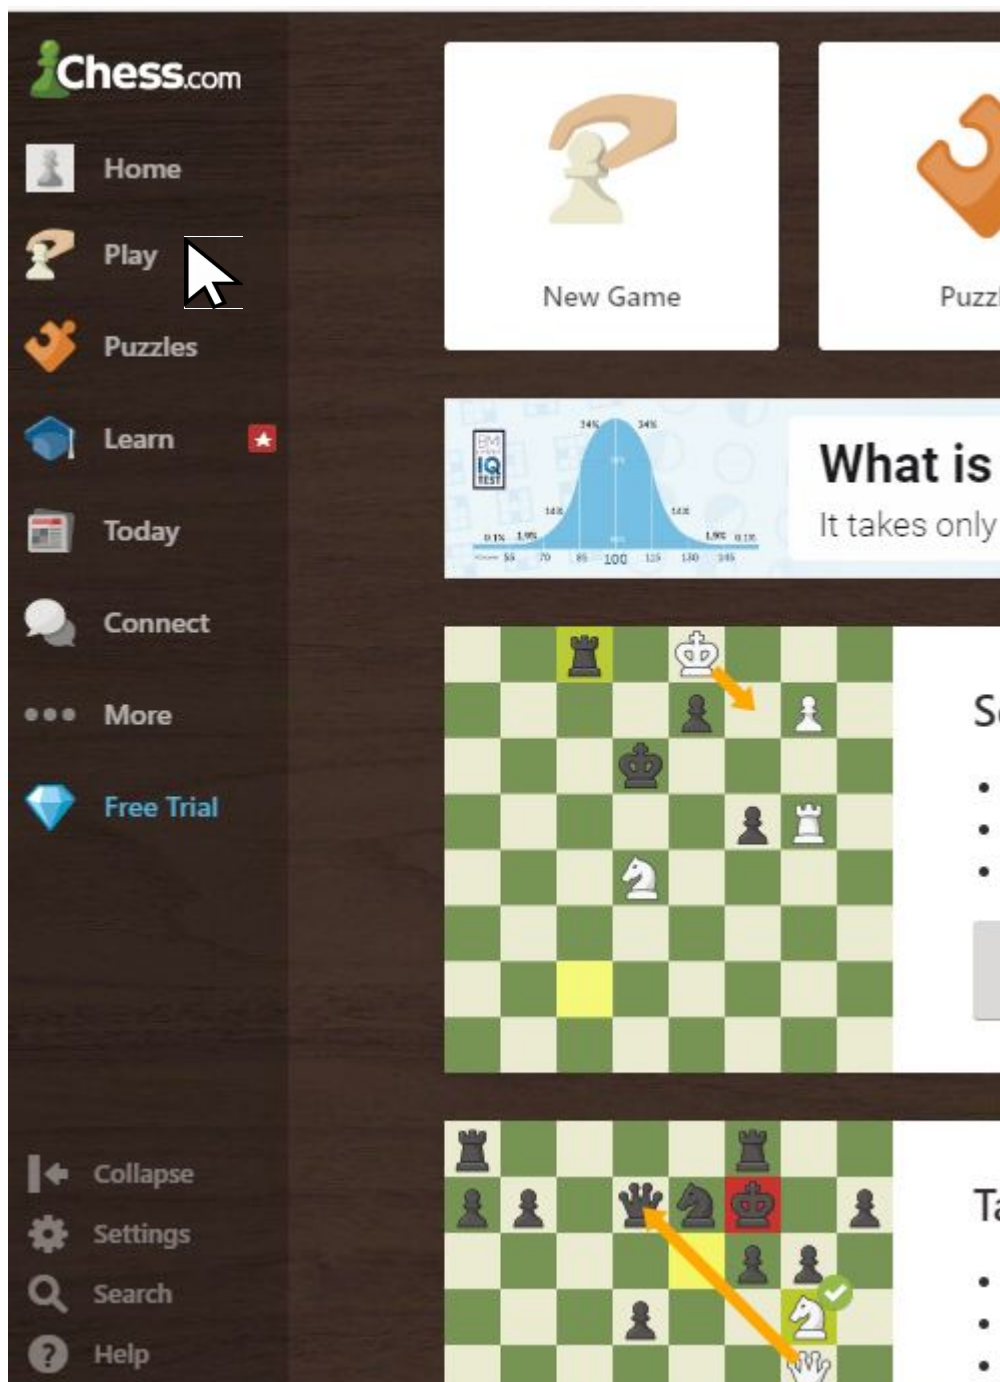

1) Click Play

NB If you are not in Live Chess when the challenge is issued then it should be there waiting. See **3)** below. I am not sure how long it waits for ?

2) Wait for the challenge

3) Check the challenge

Check for the correct player, time, and colour.

There are 2 places to accept or reject the challenge.